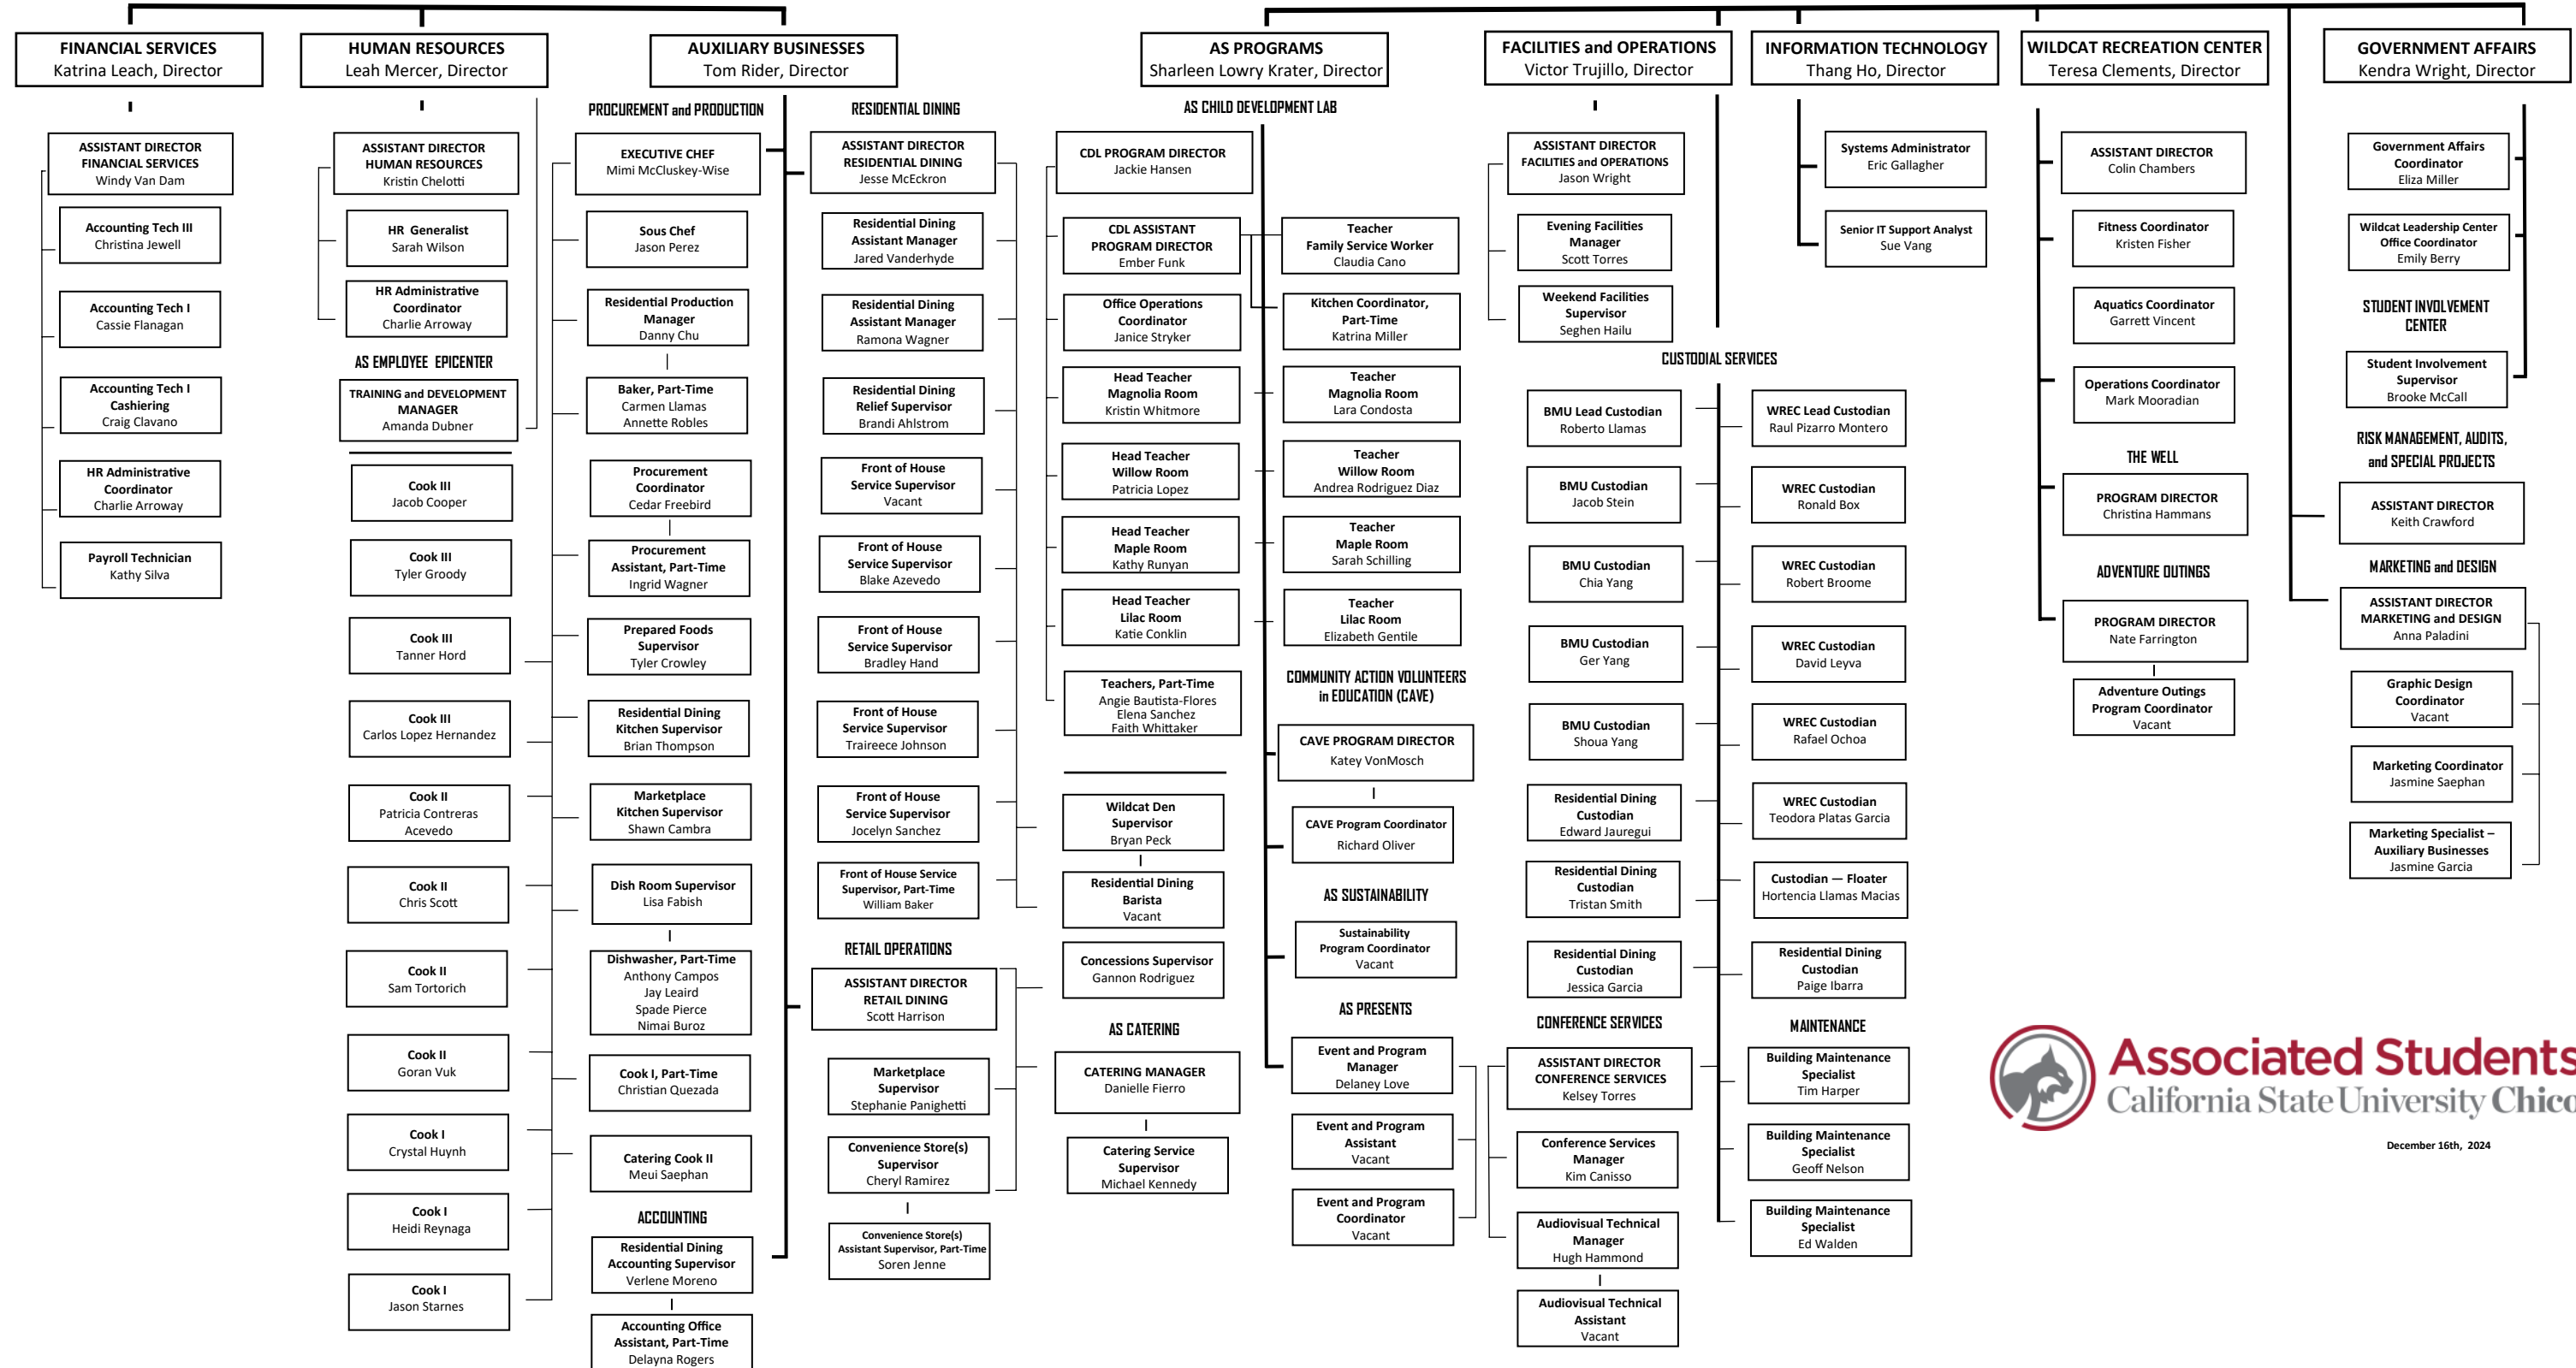

EMPLOYEE ORGANIZATIONAL CHART

AS Executive Director JAMIE CAMAREN CLYDE

Equity Leadership Coordinator, Part-Time
Kristina Barger

ASSOCIATE EXECUTIVE DIRECTOR, Jon Simmons

December 16th, 2024

Pa

Spade Pierce